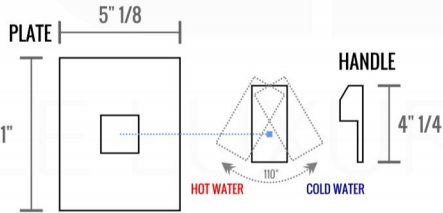

PIAZZA TUB FILLER (ASTF147)

PIAZZA 1 WAY VALVE (ASV141)

FRONT VIEW

PROTECTION COVER

- 1 - UPPER END OUTLET PIPE INTERFACE
- 2 - MOUNTING FIXED HOLE
- 3 - HOT WATER PIPE INTERFACE
- 4 - COLD WATER PIPE INTERFACE

LEFT VIEW

THIS LINE ON:
SAME SURFACE AS RAW WALL WHEN SET IN.

RIGHT VIEW