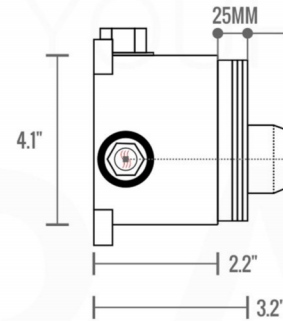

PIAZZA TUB FILLER (ASTF147)

PIAZZA 1 WAY VALVE (ASV141)

FRONT VIEW

PROTECTION COVER

- 1 - UPPER END OUTLET PIPE INTERFACE
- 2 - MOUNTING FIXED HOLE
- 3 - HOT WATER PIPE INTERFACE
- 4 - COLD WATER PIPE INTERFACE

LEFT VIEW

THIS LINE ON:
SAME SURFACE AS RAW WALL WHEN SET IN.

RIGHT VIEW