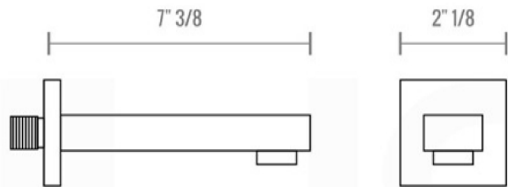

PIAZZA TUB FILLER (ASTF147)

PIAZZA 1 WAY VALVE (ASV141)

FRONT VIEW

PROTECTION COVER

- 1 - UPPER END OUTLET PIPE INTERFACE
- 2 - MOUNTING FIXED HOLE
- 3 - HOT WATER PIPE INTERFACE
- 4 - COLD WATER PIPE INTERFACE

LEFT VIEW

THIS LINE ON:
SAME SURFACE AS RAW WALL WHEN SET IN.

RIGHT VIEW