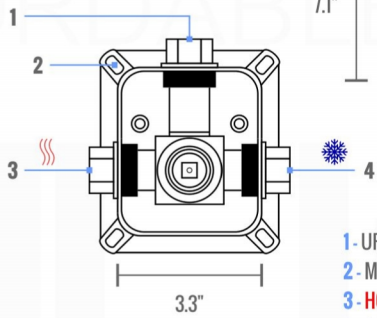

PIAZZA TUB FILLER (ASTF147)

PIAZZA 1 WAY VALVE (ASV141)

FRONT VIEW

PROTECTION COVER

- 1 - UPPER END OUTLET PIPE INTERFACE
- 2 - MOUNTING FIXED HOLE
- 3 - HOT WATER PIPE INTERFACE
- 4 - COLD WATER PIPE INTERFACE

LEFT VIEW

THIS LINE ON:
SAME SURFACE AS RAW WALL WHEN SET IN.

RIGHT VIEW